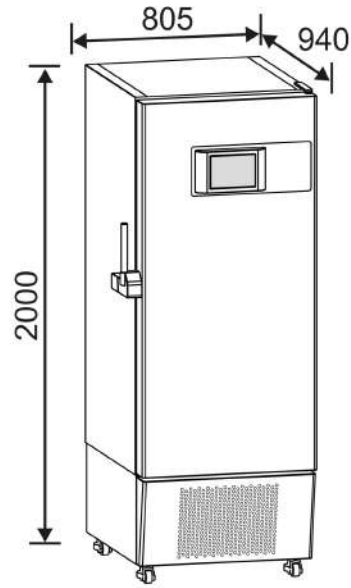

ULF 370 PRO ULTRA FREEZERS

Color:White
Panel:ADVANCED

- Touch control panel with 7" display and password
- Data download to USB
- Backup battery for managing alarms in case of power failure
- Audible and visual alarms
- Wi-Fi connection (available starting from July 2024)

TECHNICAL FEATURES

Temperature	-50°C / -86°C
Refrigeration Type	Static
Defrost Type	Manual
Refrigerant Gas	R290 + R170
Climatic Class	+16°C / +28°C
Gross Capacity (liters)	390
Net Capacity (liters)	369
External Dimensions (W x D x H mm)	805 x 940 x 2000

ELECTRICAL DATA

Power Supply (V/ph/Hz)	220-230/1/50